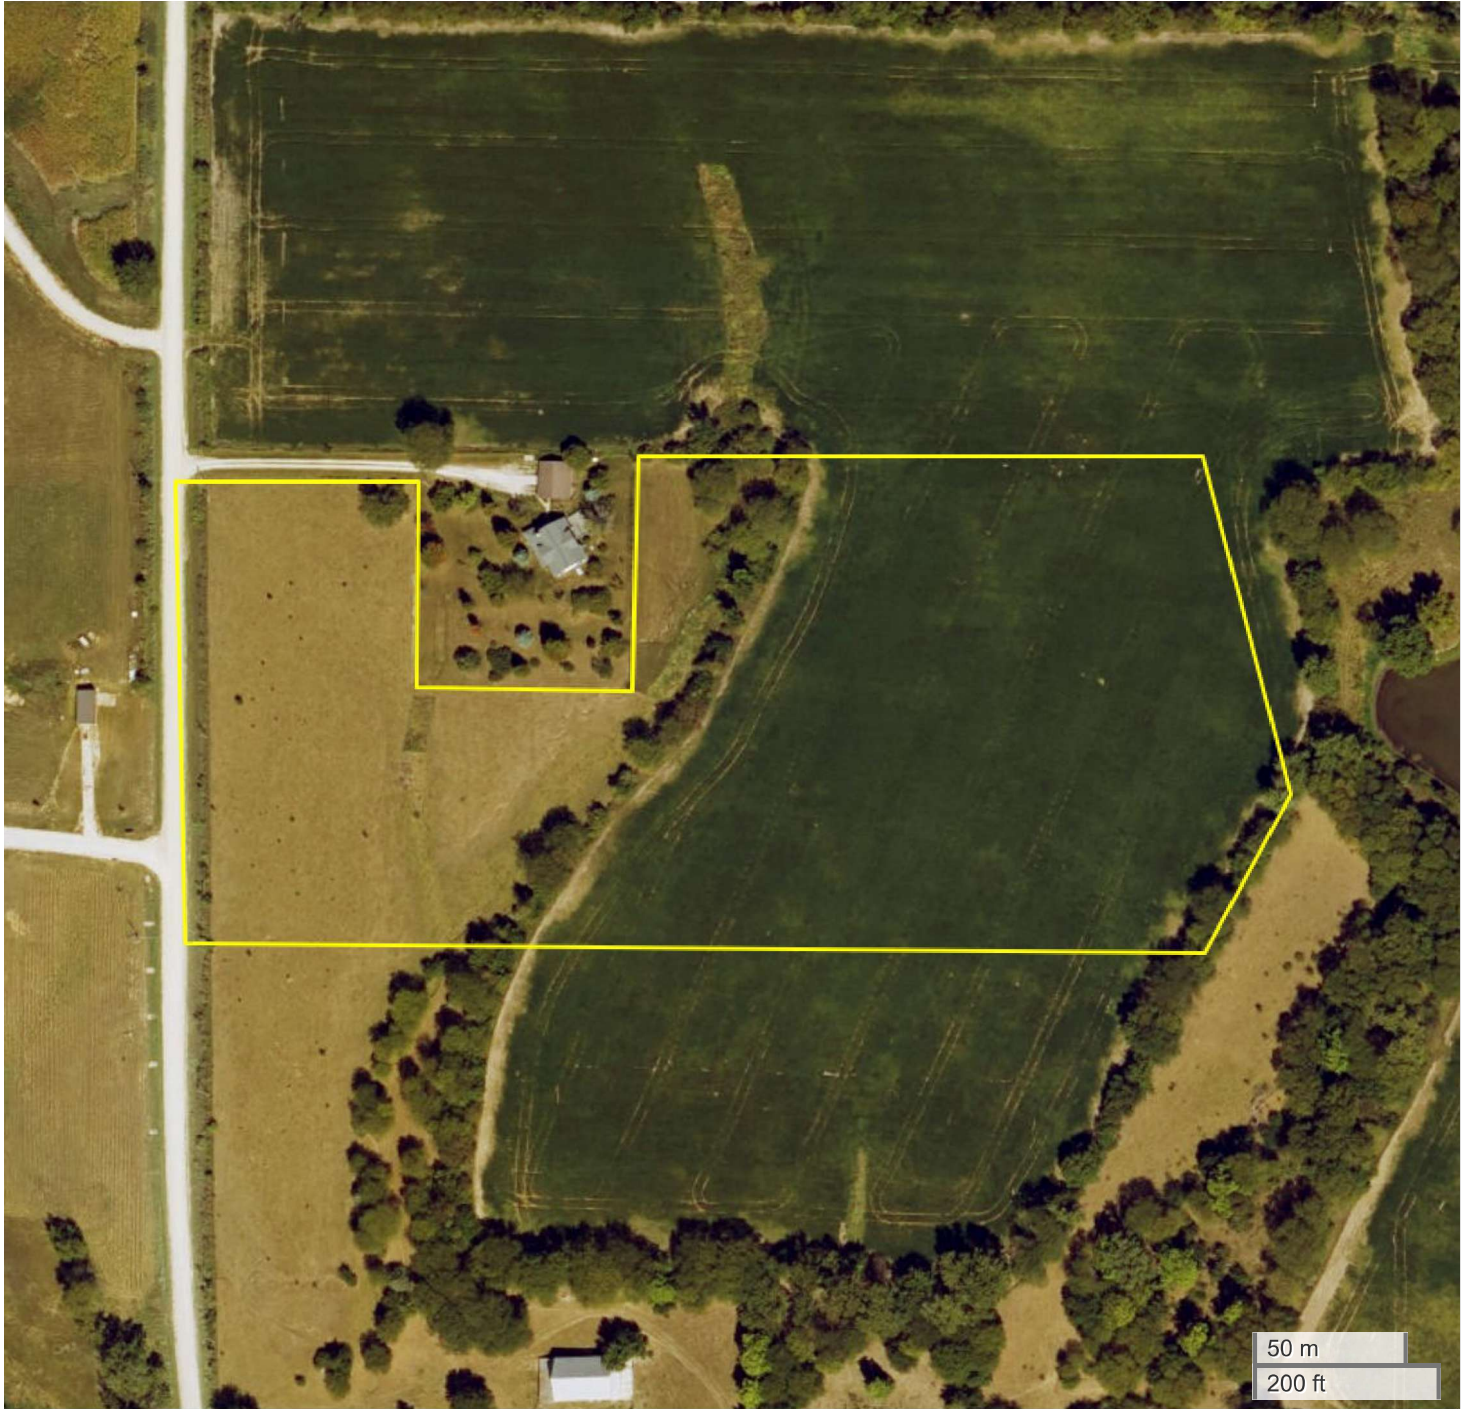

STATLER 12.25 ACRES

# AERIAL MAP

Center: 40.982201, -91.579431

05-71N-6W

Center Township

Henry County, IA

FarmWorth, LLC makes no warranties, express or implied, regarding the accuracy of any information provided through FarmWorth.com. User is solely responsible for independently verifying all information prior to use and waives any claims against FarmWorth, LLC arising from inaccuracies in such information.